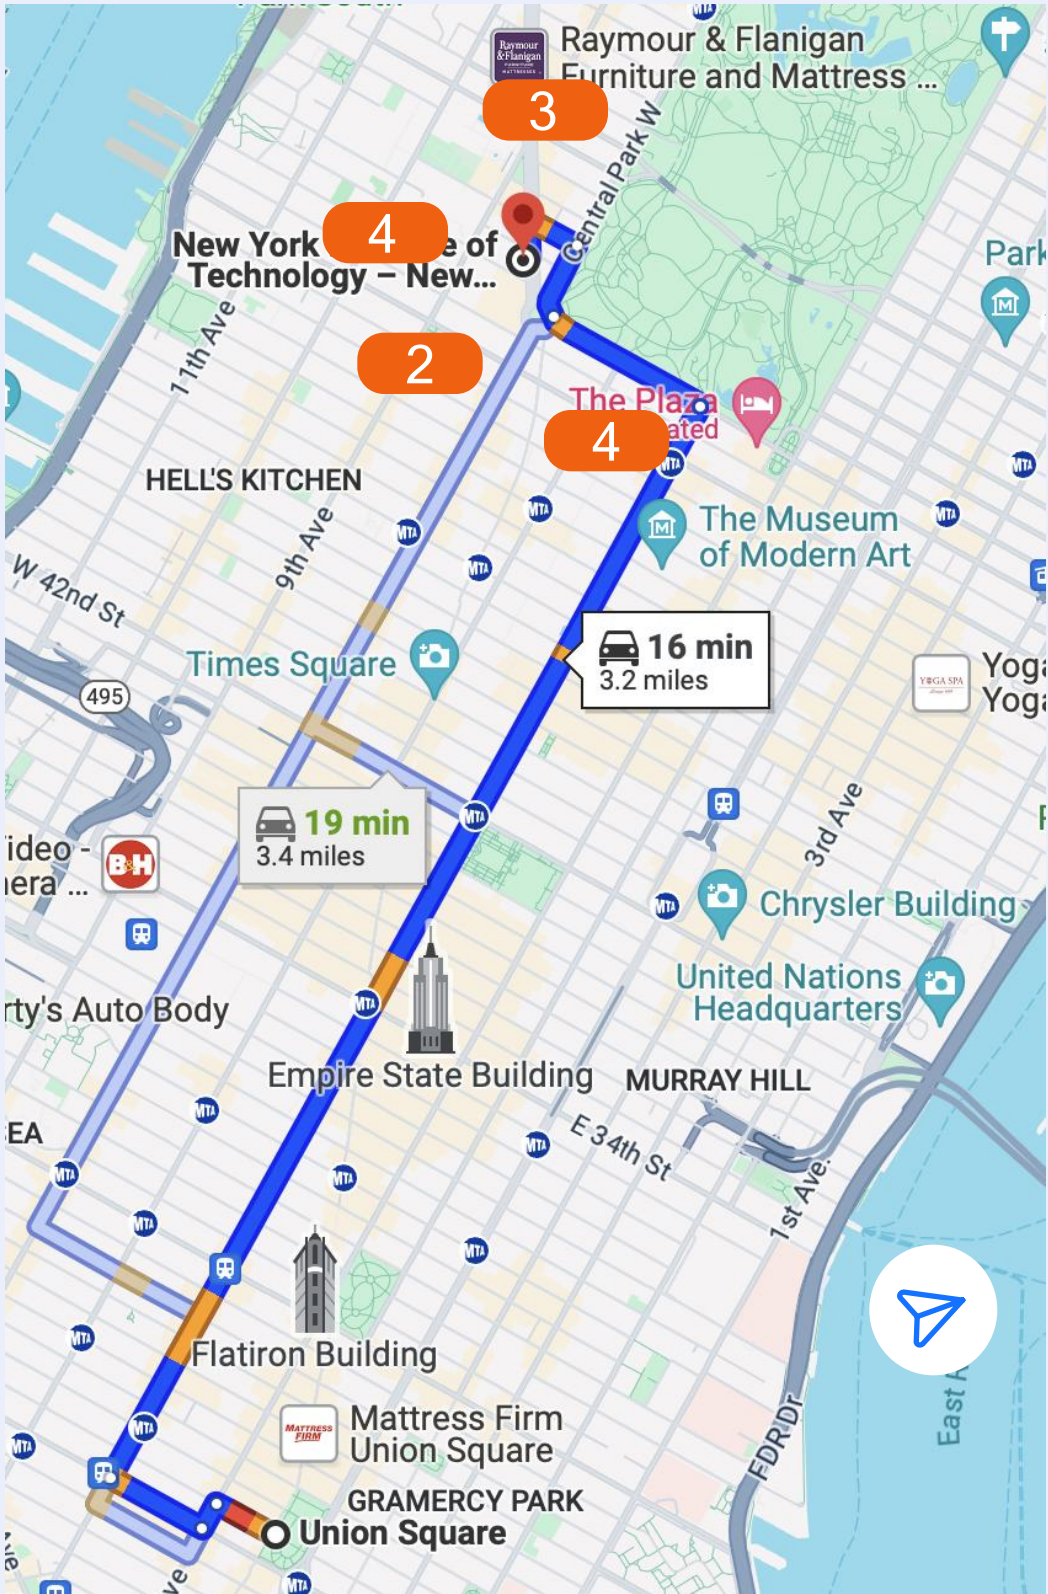

Vehicle xxxxxx

Home

Booking

History

Account

Your Location

Destination

16 mins (3.2miles)