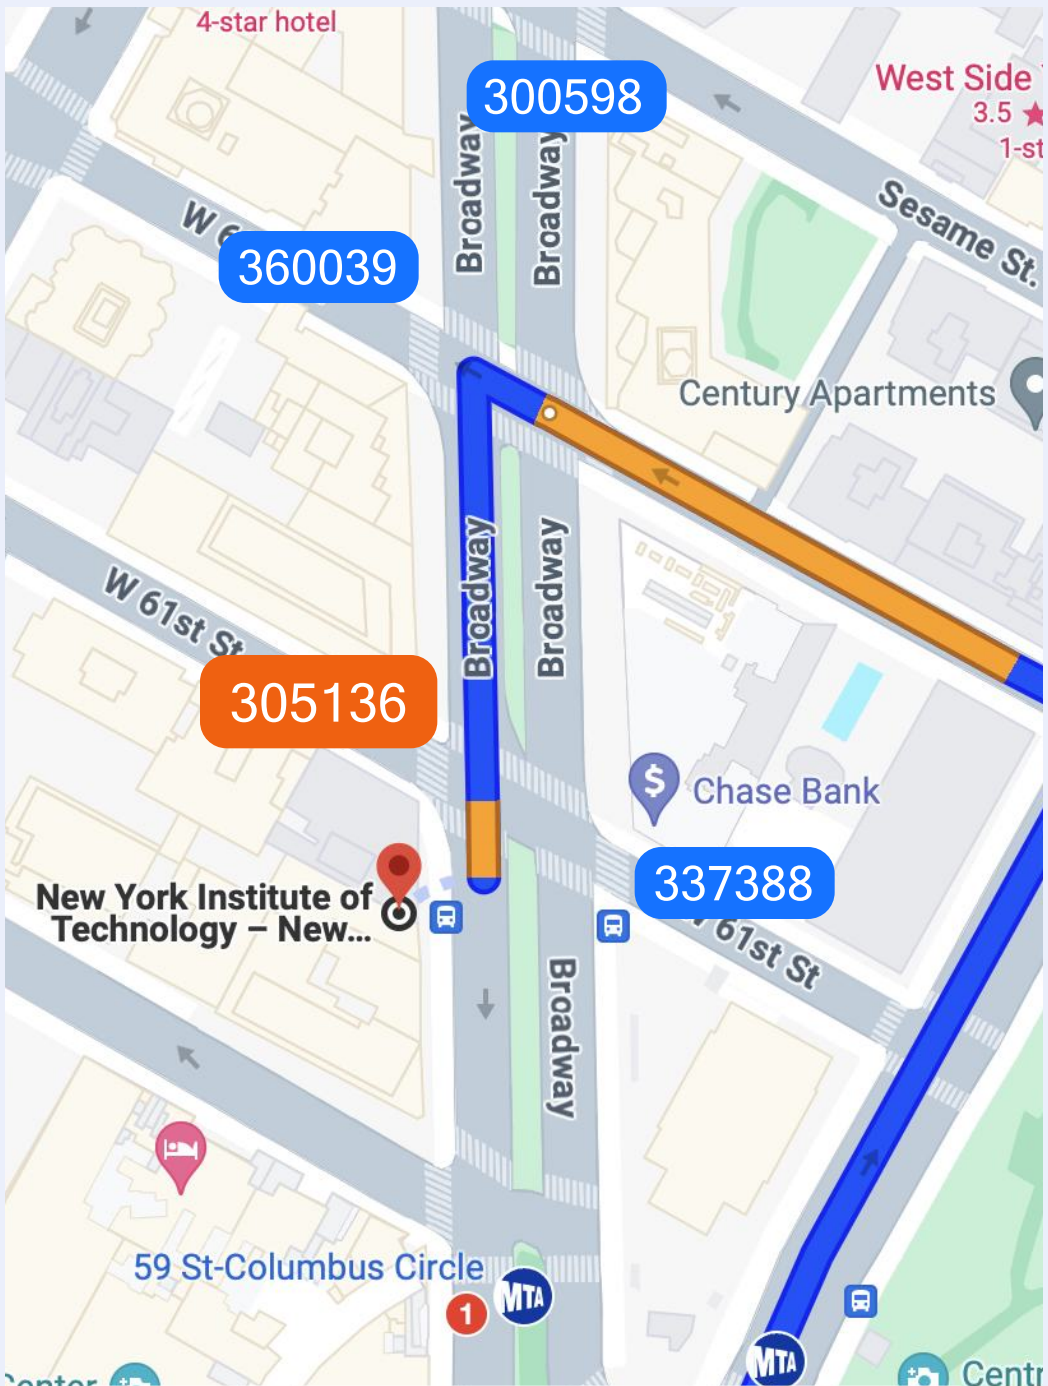

Vehicle xxxxxx

Home

Booking

History

Account

Your Location

Destination

16 mins (3.2miles)

Select Parking

Your Location

Destination

300598

360039

305136

337388