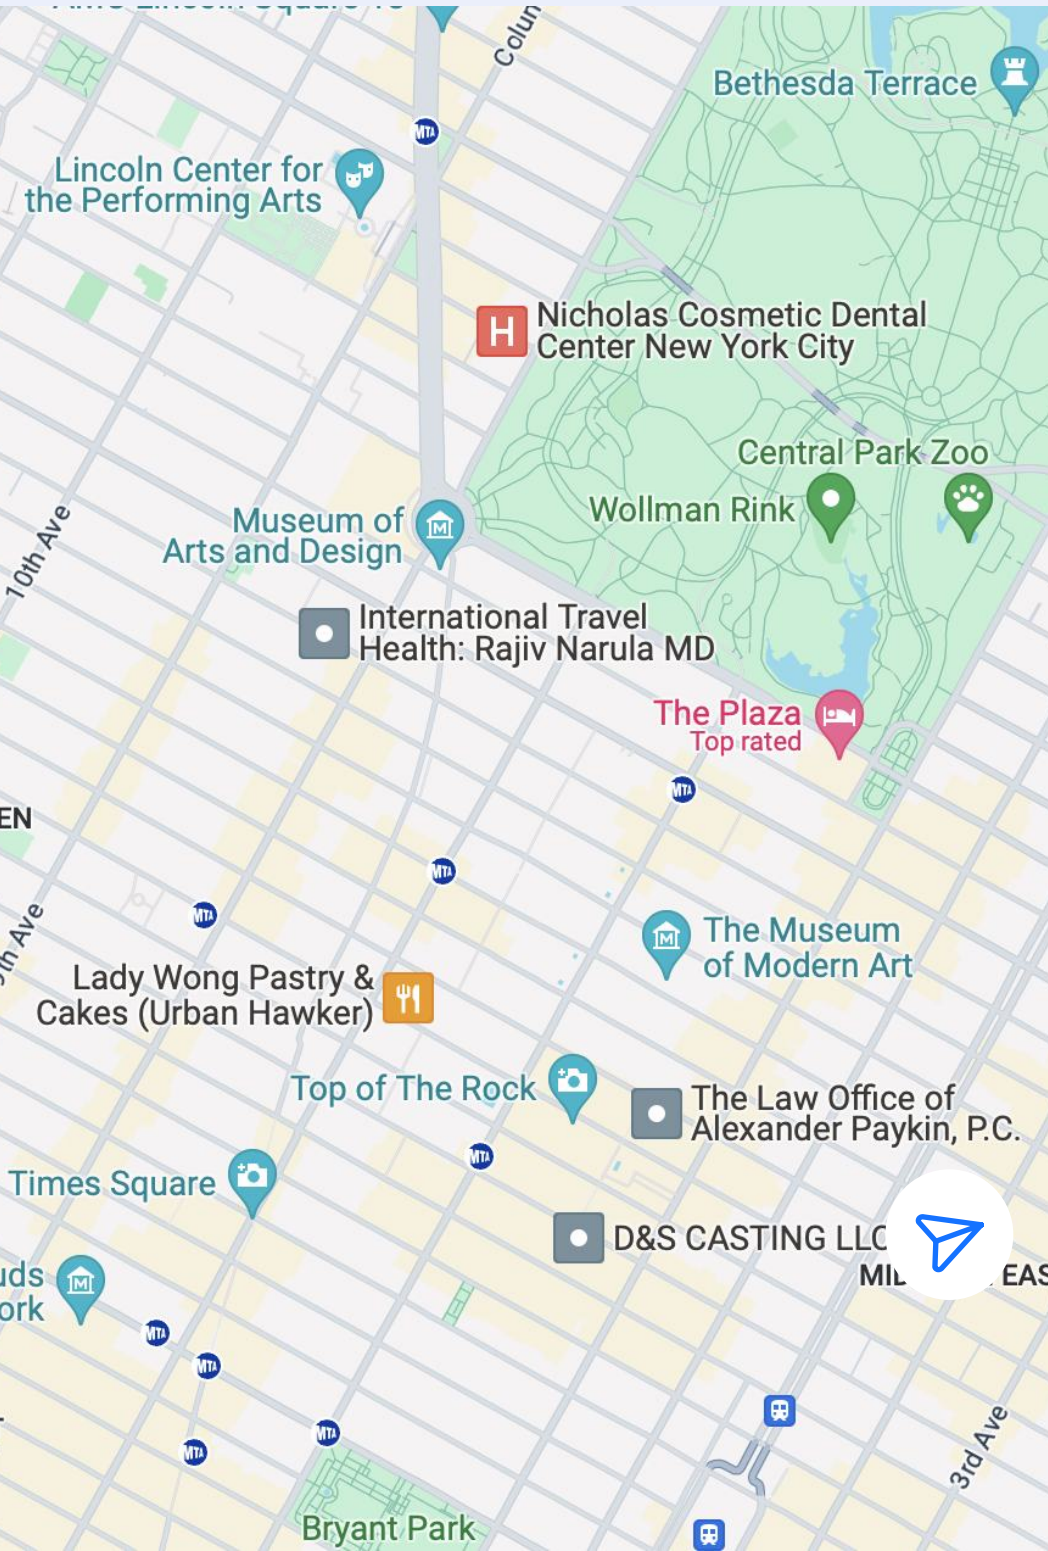

Vehicle xxxxxx

Home

Booking

History

Account

Your Location

Destination

16 mins (3.2miles)